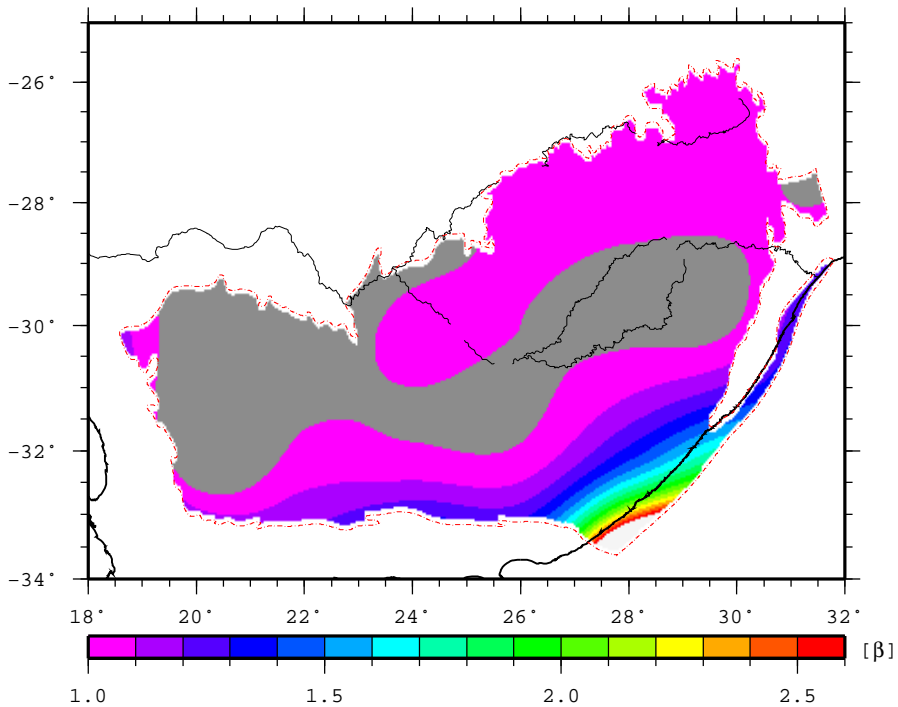

# KarooBasin – betacrust

Crustal extension