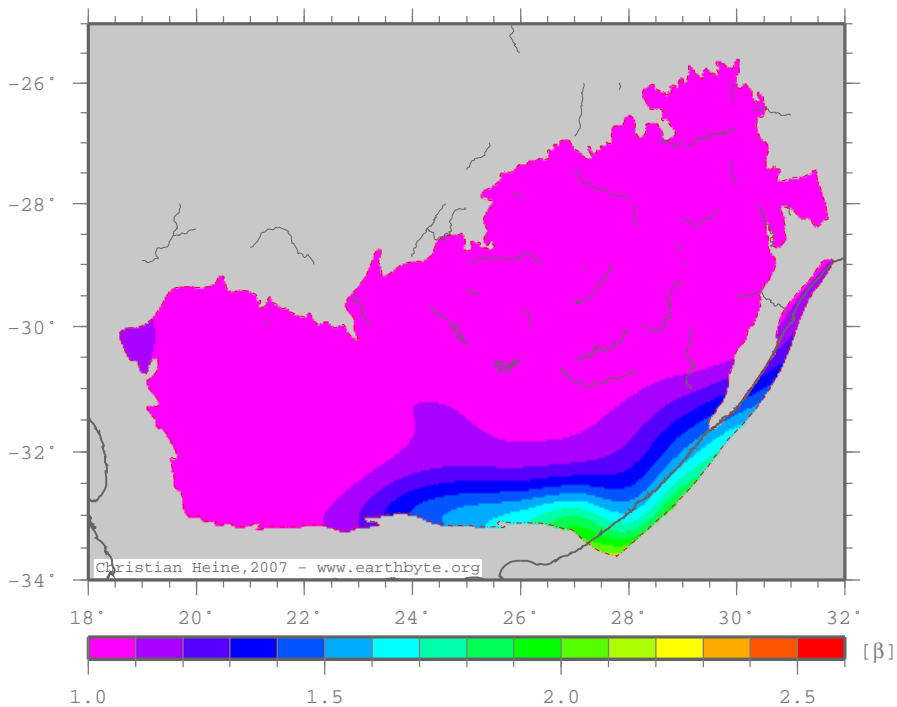

KarooBasin – betased

Crustal extension from sed thickness