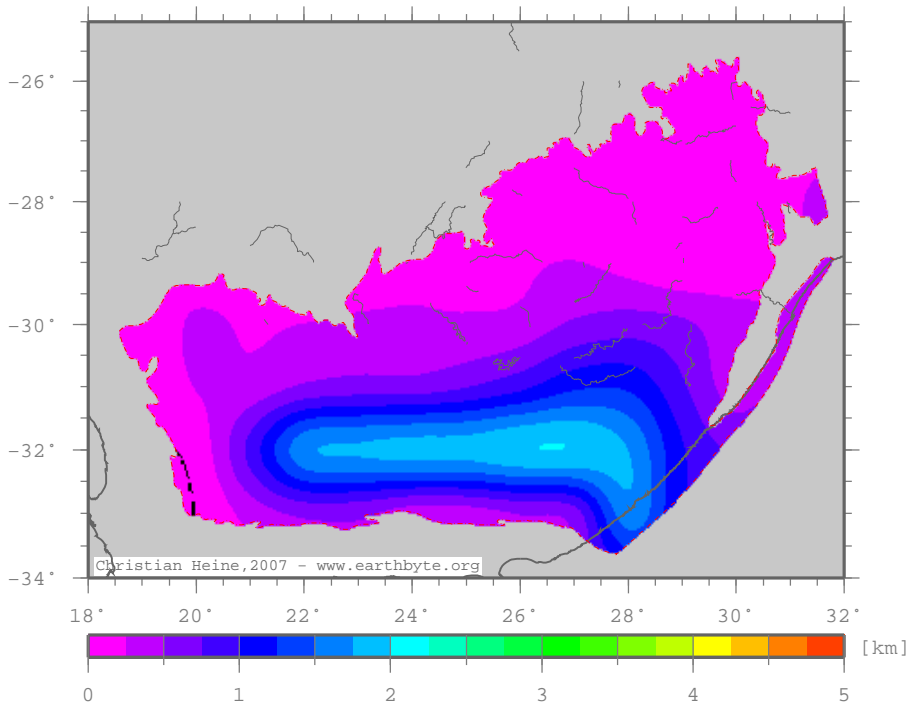

# KarooBasin – isocorr

Isostatic correction