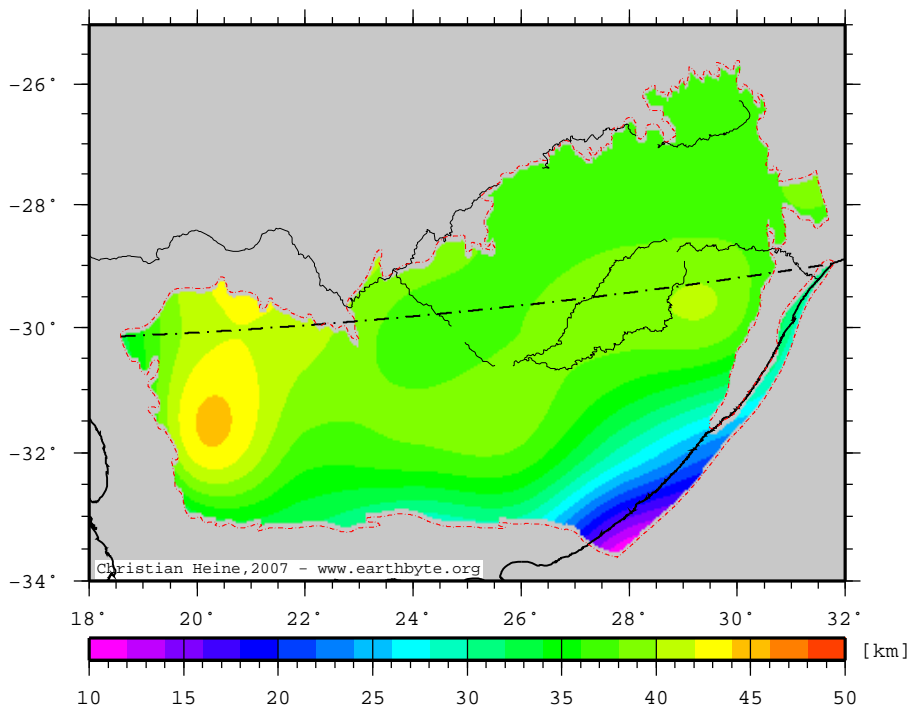

# KarooBasin – plaincrust

Thickness