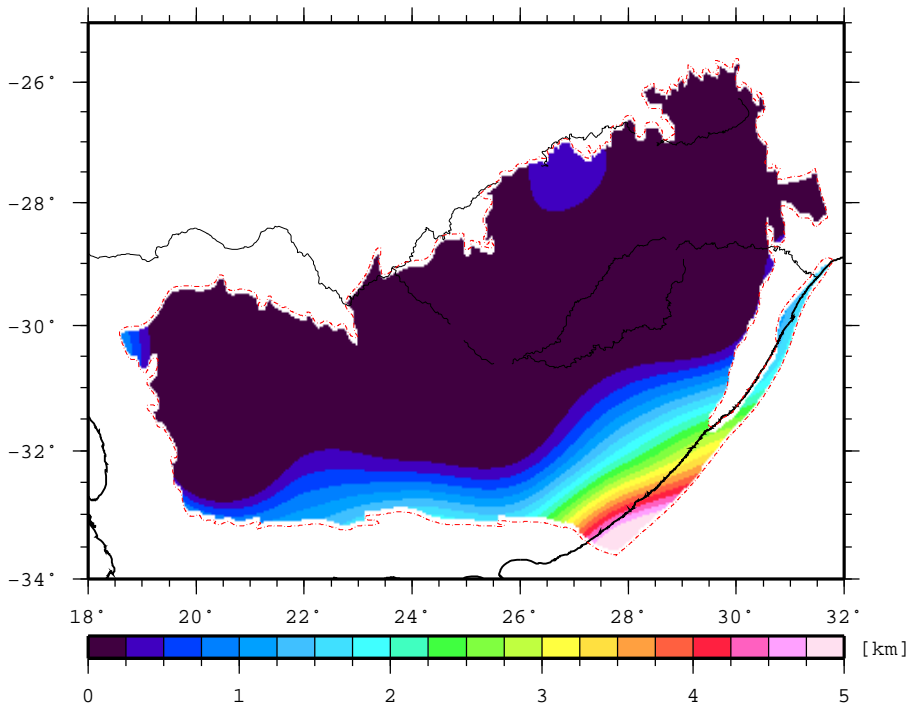

KarooBasin – ttscrust

Total tectonic subsidence