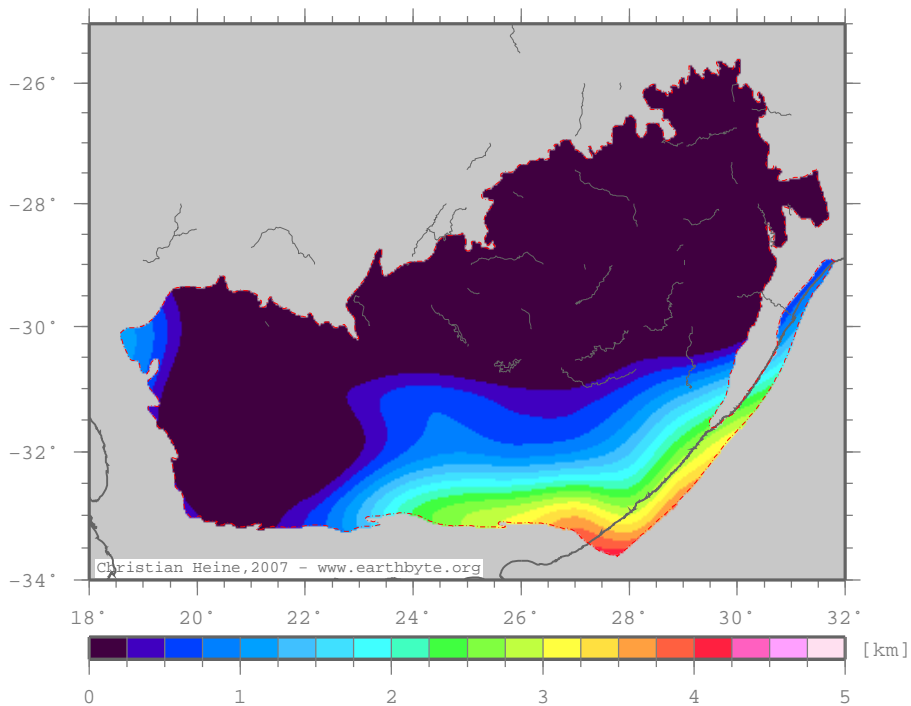

KarooBasin – tssed

Total tectonic subsidence