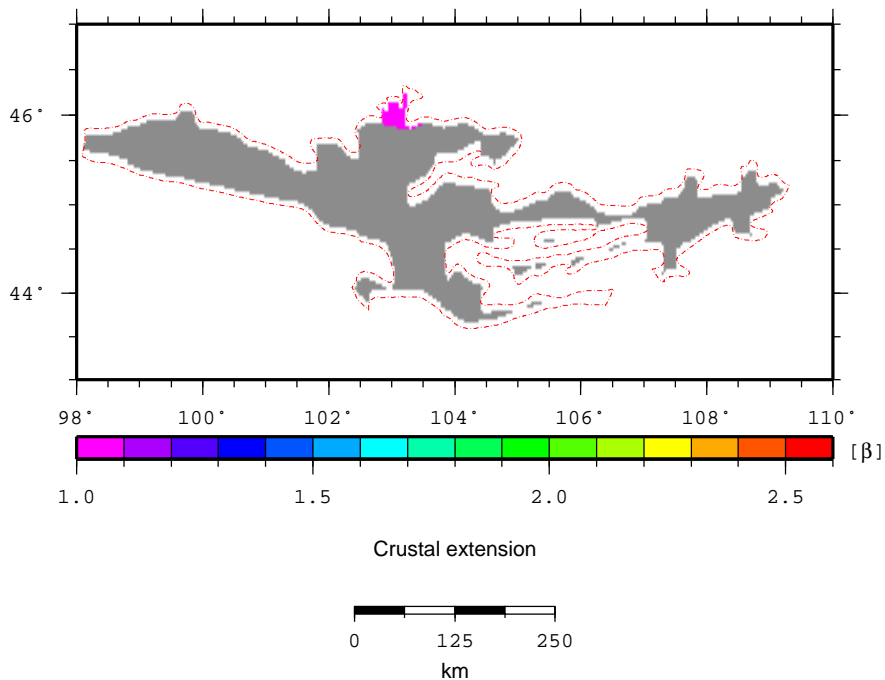

CentralGobiBasin – betacrust

2007 Jan 19 21:15:00

Grid resolution: 2m - Region: China (CHN)