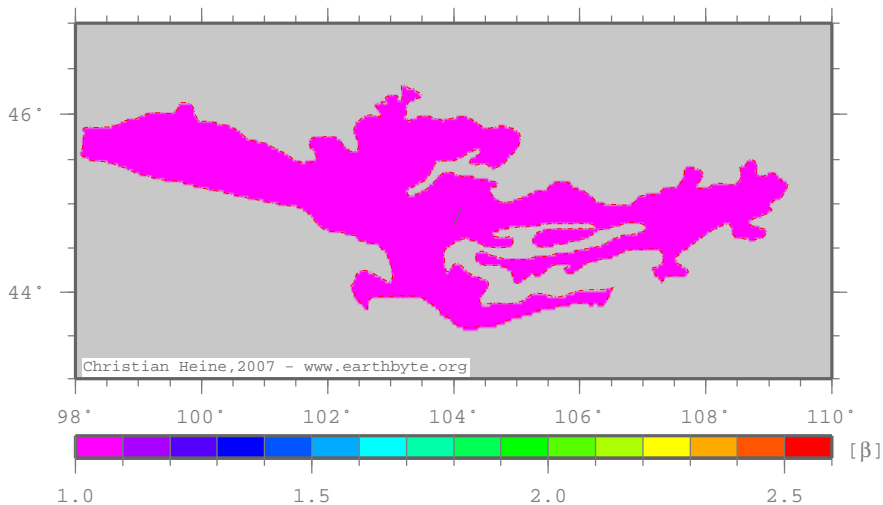

# CentralGobiBasin – betased

Crustal extension from sed thickness