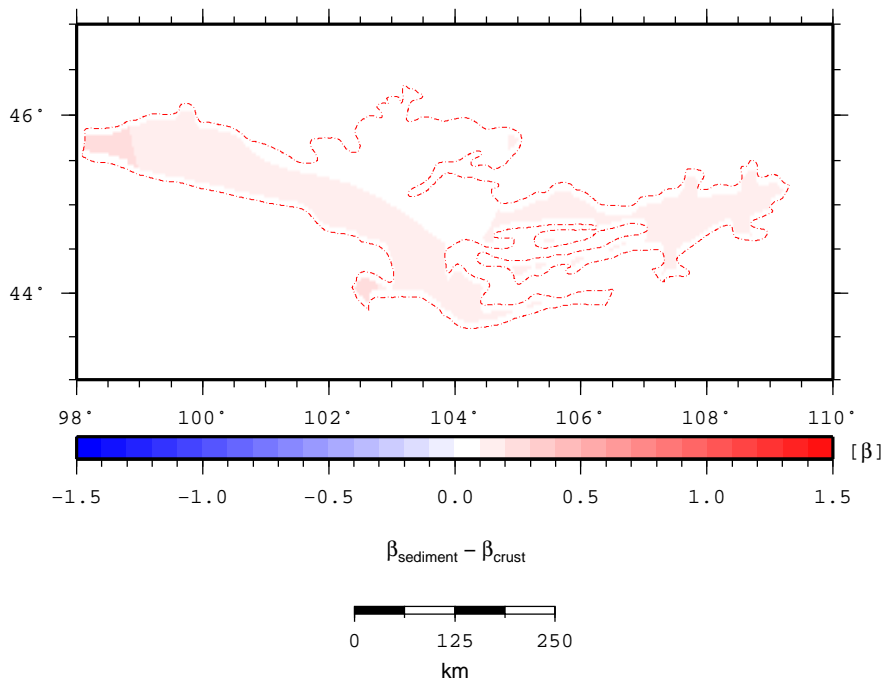

# CentralGobiBasin – diffbeta

2007 Jan 19 21:43:19

Grid resolution: 2m - Region: China (CHN)