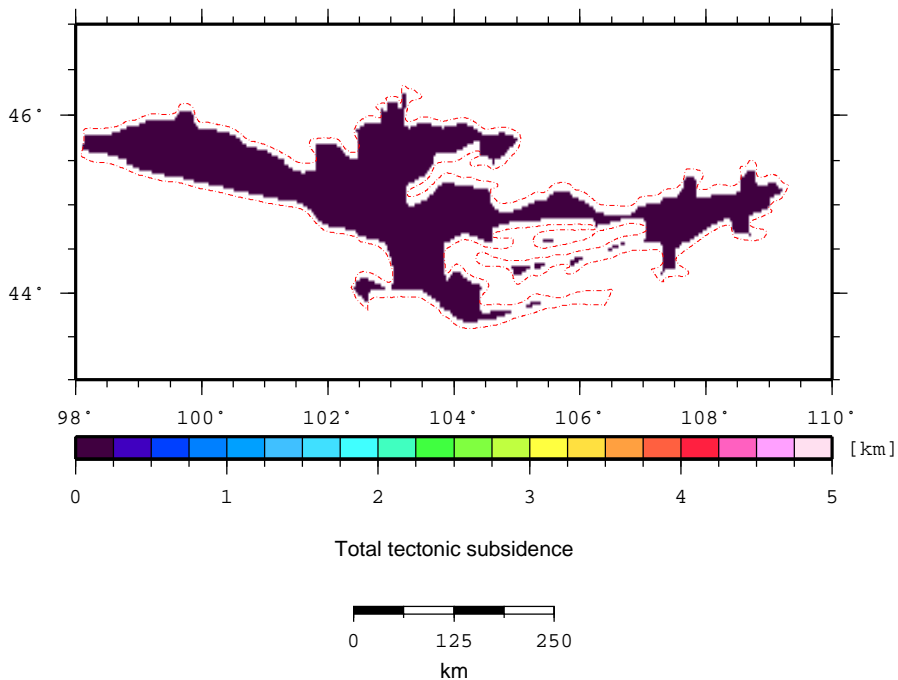

CentralGobiBasin – tts crust

2007 Jan 19 21:25:29

Grid resolution: 2m - Region: China (CHN)