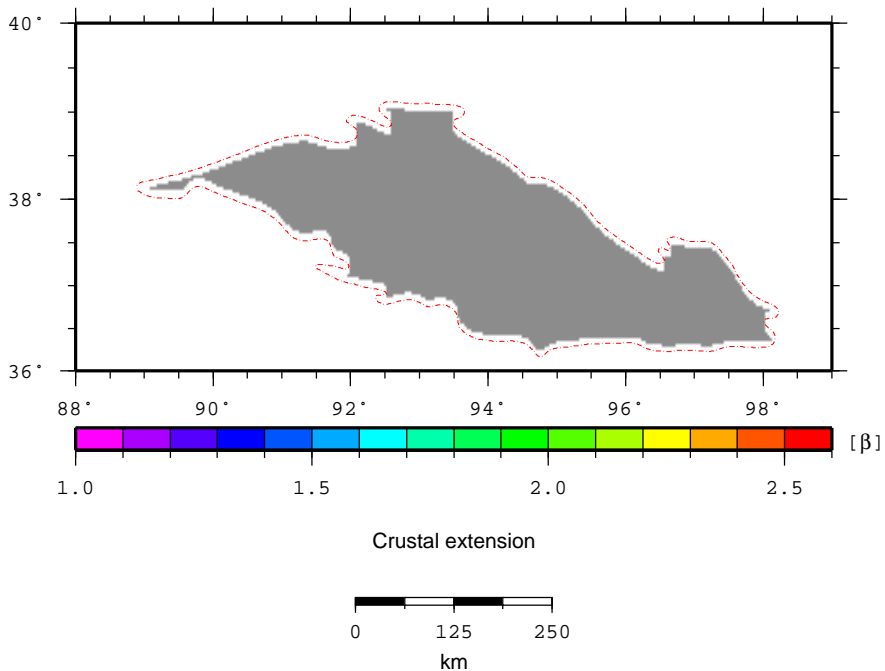

Qaidam_TsaidamBasin – betacrust

2007 Jan 19 21:15:05

Grid resolution: 2m - Region: China (CHN)