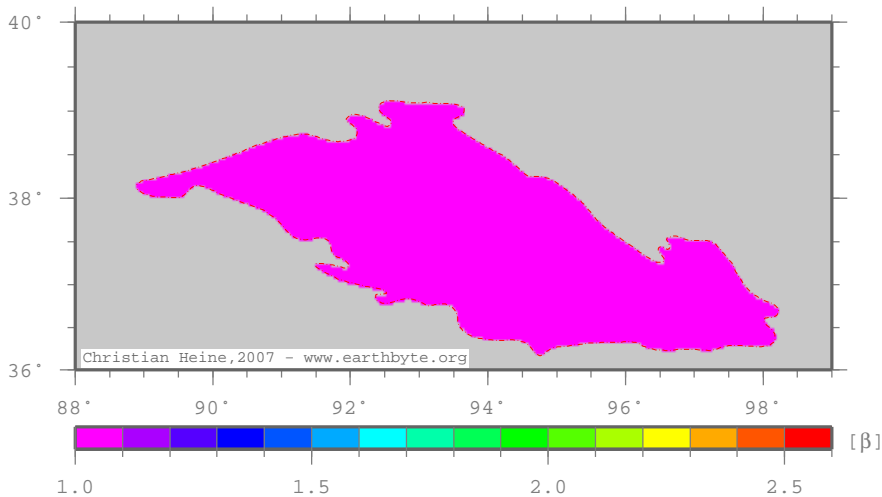

Qaidam_TsaidamBasin – betased

Crustal extension from sed thickness